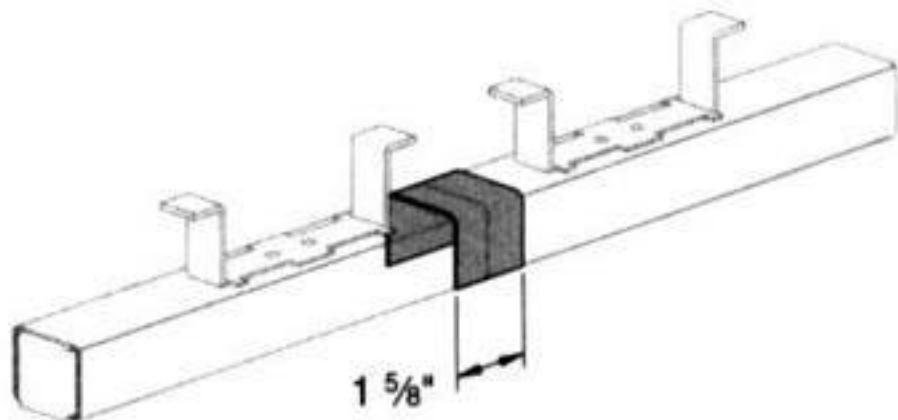

PS 1154 – Splice Connection

Weight/100 pcs: 10 lbs.

Use With: PS 349