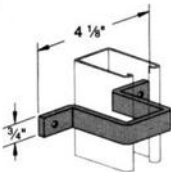

PS 3457 – Securing Strap

Stock Size: .046" (19 ga.)

Weight/100 pcs: 20 lbs.