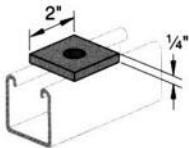

PS 3458 – Square Washer

Bolt Size	Hole Size	Wt./ 100 pcs
1/2"	9/16"	27
5/8"	11/16"	26
3/4"	13/16"	25